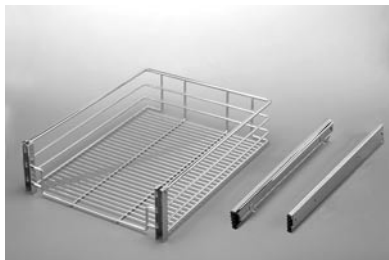

# Internal Pull-out Organizer

**ASK ABOUT OUR  
SOFT CLOSING  
VERSION** !

## INTERNAL PULL-OUT ORGANIZER (3 Side) with full extension Ball Bearing Slide

Part No.	Height	Width	Depth	Components	Finish	Cabinet W.
KK140-B	130 mm	364 mm	450 mm	KK140x1, RA145-J	Chrome	400
KK145-B	130 mm	414 mm	450 mm	KK145x1, RA145-J	Chrome	450
KK150-B	130 mm	464 mm	450 mm	KK150x1, RA145-J	Chrome	500
KK160-B	130 mm	564 mm	450 mm	KK160x1, RA145-J	Chrome	600
KK170-B	130 mm	664 mm	450 mm	KK170x1, RA145-J	Chrome	700
KK172-B	130 mm	684 mm	450 mm	KK172x1, RA145-J	Chrome	720
KK180-B	130 mm	764 mm	450 mm	KK180x1, RA145-J	Chrome	800
KK190-B	130 mm	864 mm	450 mm	KK190x1, RA145-J	Chrome	900
KK110-B	130 mm	964 mm	450 mm	KK110x1, RA145-J	Chrome	1000