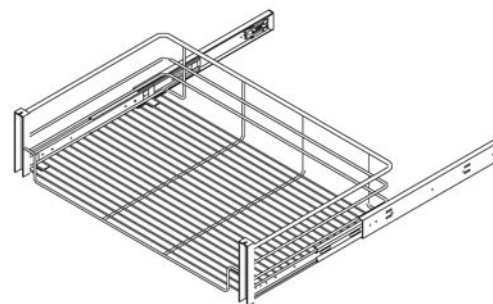

# Internal Pull-out Organizer

**ASK ABOUT OUR  
SOFT CLOSING  
VERSION** !

## INTERNAL PULL-OUT ORGANIZER (3 Side) with full extension Ball Bearing Slide

Part No.	Height	Width	Depth	Components	Finish	Cabinet W.
KK140-B	130 mm	364 mm	450 mm	KK140x1, RA145-J	Chrome	400
KK145-B	130 mm	414 mm	450 mm	KK145x1, RA145-J	Chrome	450
KK150-B	130 mm	464 mm	450 mm	KK150x1, RA145-J	Chrome	500
KK160-B	130 mm	564 mm	450 mm	KK160x1, RA145-J	Chrome	600
KK170-B	130 mm	664 mm	450 mm	KK170x1, RA145-J	Chrome	700
KK172-B	130 mm	684 mm	450 mm	KK172x1, RA145-J	Chrome	720
KK180-B	130 mm	764 mm	450 mm	KK180x1, RA145-J	Chrome	800
KK190-B	130 mm	864 mm	450 mm	KK190x1, RA145-J	Chrome	900
KK110-B	130 mm	964 mm	450 mm	KK110x1, RA145-J	Chrome	1000