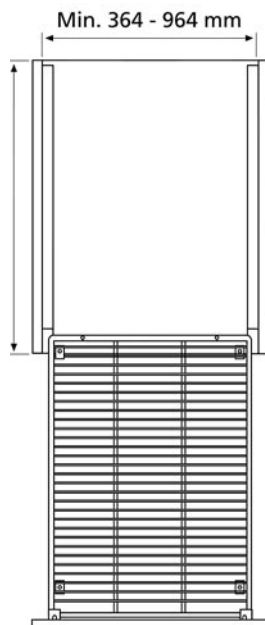

# Internal Pull-out Organizer

**ASK ABOUT OUR  
SOFT CLOSING  
VERSION** !

## INTERNAL PULL-OUT ORGANIZER (3 Side) with full extension Ball Bearing Slide

Part No.	Height	Width	Depth	Components	Finish	Cabinet W.
KK140-B	130 mm	364 mm	450 mm	KK140x1, RA145-J	Chrome	400
KK145-B	130 mm	414 mm	450 mm	KK145x1, RA145-J	Chrome	450
KK150-B	130 mm	464 mm	450 mm	KK150x1, RA145-J	Chrome	500
KK160-B	130 mm	564 mm	450 mm	KK160x1, RA145-J	Chrome	600
KK170-B	130 mm	664 mm	450 mm	KK170x1, RA145-J	Chrome	700
KK172-B	130 mm	684 mm	450 mm	KK172x1, RA145-J	Chrome	720
KK180-B	130 mm	764 mm	450 mm	KK180x1, RA145-J	Chrome	800
KK190-B	130 mm	864 mm	450 mm	KK190x1, RA145-J	Chrome	900
KK110-B	130 mm	964 mm	450 mm	KK110x1, RA145-J	Chrome	1000