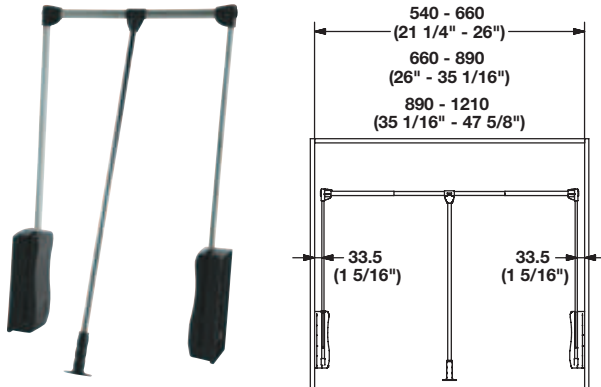

Lifts

- Adjustable width
- Optional poles are available for higher installation
- Ergonomic handle
- Reinforced T-bracket
- Bumpers attached to add protection to the housing when lowering the clothes bar
- Spacers included to provide optional distance between the back wall and the hangers

4

Wardrobe Lift

- For attachment to closet sides with screws
- Weight capacity: 12 kg (26 lbs.)
- Height: 839 mm (33 1/16")
- Wardrobe tubes: Ø22 mm, with adjustment feature for different widths of closets

Supplied With

Mounting hardware

Wardrobe Lift

- For attachment to closet sides with screws
- For inside closet widths: 890 - 1210 mm (35 1/16" - 47 5/8")
- Weight capacity: 15 kg (33 lbs.)
- Height: 839 mm (33 1/16")
- Wardrobe tubes: Ø22 mm (7/8"), with adjustment feature for different widths of closets

Material: Steel; Finish: chrome-plated

Length	Item No.
1800 (70 7/8")	805.31.295
1524 (60")	805.31.296
1219 (48")	805.31.297

Dimensions in mm
 Inches are approximate