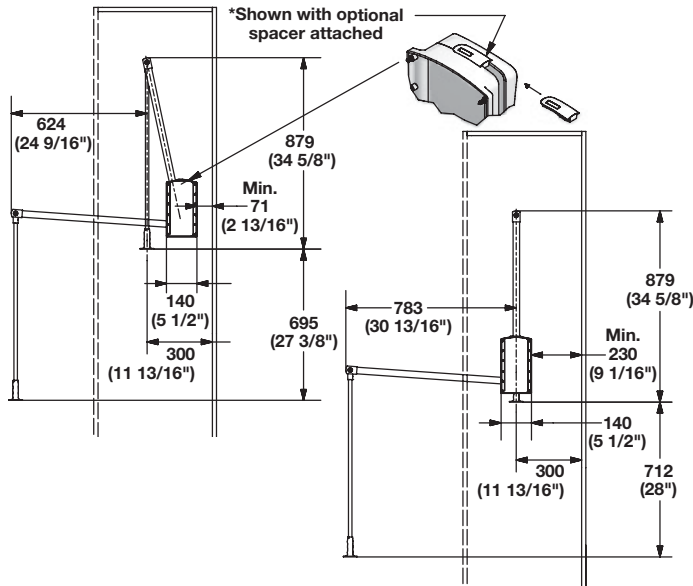

4

Wardrobe Lift

- For attachment to closet sides with screws
- Weight capacity: 12 kg (26 lbs.)
- Height: 839 mm (33 1/16")
- Wardrobe tubes: Ø22 mm, with adjustment feature for different widths of closets

Material: Arms and pole: Steel; Housing: Plastic

For inside closet widths	Chrome-plated/Black	Black powder-coated/Black
540 - 660 (21 1/4" - 26")	805.31.201	805.31.301
660 - 890 (26" - 35 1/16")	805.31.202	805.31.302
890 - 1210 (35 1/16" - 47 5/8")	805.31.203	805.31.303

Supplied With

Mounting hardware

Wardrobe Lift

- For attachment to closet sides with screws
- For inside closet widths: 890 - 1210 mm (35 1/16" - 47 5/8")
- Weight capacity: 15 kg (33 lbs.)
- Height: 839 mm (33 1/16")
- Wardrobe tubes: Ø22 mm (7/8"), with adjustment feature for different widths of closets

Material: Steel; Finish: chrome-plated

Length	Item No.
1800 (70 7/8")	805.31.295
1524 (60")	805.31.296
1219 (48")	805.31.297

Dimensions in mm
 Inches are approximate