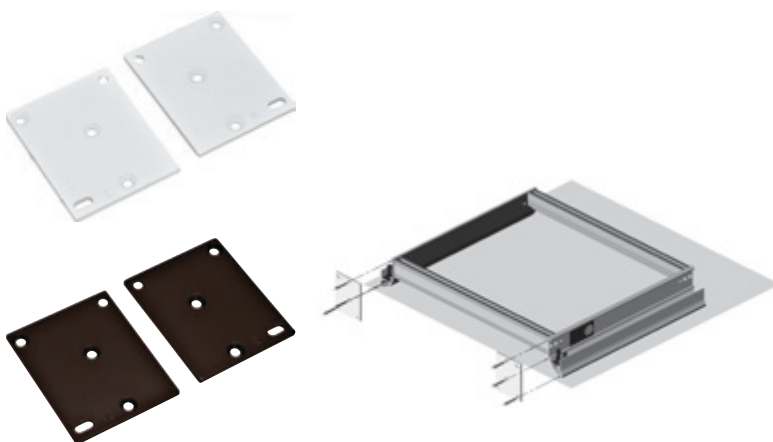

ENGAGE

4

Storage Boxes

- Available in the same slate & beach fabrics to match the entire Engage collection
- Perfectly sized to fit into the 18", 24" and 30" closet sections
- 188 mm (7 3/8") height, fits perfectly on the top shelf of an 86" height closet with an 8 ft. ceiling
 H x D: 188 x 343 mm (7 3/8" x 13 1/2")

Material: Fabric; Color: slate

Width	Item No.
368 (14 1/2")	807.77.460
444 (17 1/2")	807.77.461
596 (23 1/2")	807.77.462

Material: Fabric; Color: beach

Width	Item No.
368 (14 1/2")	807.77.360
444 (17 1/2")	807.77.361
596 (23 1/2")	807.77.362

Drawer Face Adapter, optional

- Allows a drawer front to be fixed to the front of the pull-out frame
- Conceals the frame and dividers and makes it possible to add a lock to jewelry drawers
- A unique design feature for limitless customization to the appearance of the closet
- Simple to install and makes drawer face mounting easy
 W x H x D: 60 x 75 x 4 mm (2 3/8" x 2 15/16" x 1/8")

Color	Item No.
white	807.77.796
black	807.77.596

Note

Cannot be used with the Pull-Out Laundry/Pant Frame.

Dimensions in mm
 Inches are approximate