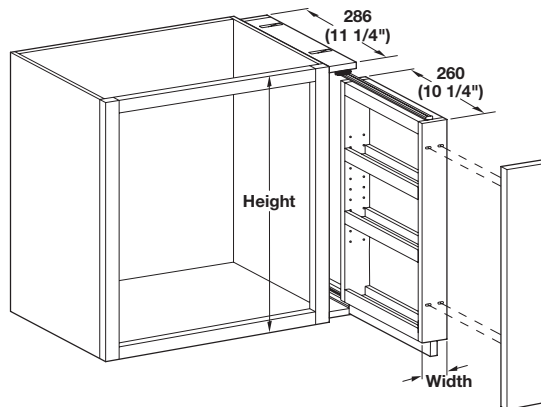

**Wall Pull-Out**

- Without case
- Adjustable shelves
- For 229 mm (9") and 305 mm (12") framed cabinets
- Full extension 100 lb. capacity ball bearing slides

Material: Maple and Birch

Width	Item No.
124 (4 7/8")	545.47.212
200 (7 7/8")	545.47.214

**Wall Filler Pull-Out**

- With case

Material: Maple and Birch

W x H	Item No.
76 x 762 (3" x 30")	545.47.256
76 x 914 (3" x 36")	545.47.257
76 x 1067 (3" x 42")	545.47.258
152 x 762 (6" x 30")	545.47.266
152 x 914 (6" x 36")	545.47.267
152 x 1067 (6" x 42")	545.47.268

Dimensions in mm  
Inches are approximate