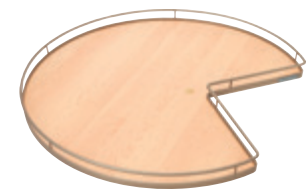

Finish	Item No.
matt nickel	541.56.891
chrome	541.46.291

Center Post

- Height adjustable 655 – 745 mm (25 13/16" – 29 1/4")
- Must be mounted to top and bottom shelf of cabinet

Material: Steel

Finish	Item No.
matt nickel	541.17.226
chrome	541.17.227

Arena Plus Tray Set

- Bearing is pre-mounted and comes ready to install
- Shelf-mounted
- Entire floor space of shelf can be used
- For use behind hinged doors

Material: Shelf: Melamine; Surround: Steel, powder-coated

Size	Radius R	A	B	C	D	E	F	Champagne/ Maple	Chrome/ Maple	Chrome/ White
711 (28")	355 (14")	294 (11 9/16")	444.5 (17 1/2")	74.5 (2 15/16")	268 (10 9/16")	464 (18 1/4")	94 (3 11/16")	541.11.852	541.11.152	541.11.252
813 (32")	410 (16 1/8")	321 (12 10/16")	527 (20 3/4")	102 (4")	289 (11 3/8")	546 (21 1/2")	121 (4 3/4")	541.11.853	541.11.153	541.11.253

Supplied With

2 Trays with bearings

Note

The 28" version will fit in a 33" corner cabinet; The 32" version will fit in a 36" corner cabinet.

Dimensional data not binding. We reserve the right to alter specifications without notice.