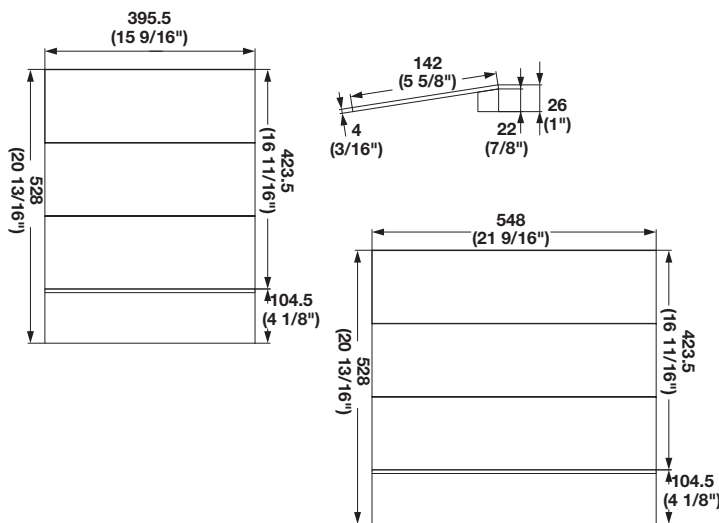

Fineline® Accessories

3

Knife Insert

- Organize all your knives in one drawer
- Quick, safe, visible, and easy to access
- Can be trimmed for width and depth for a custom fit

18"

Material	Item No.
walnut	556.87.681
birch	556.87.981

24"

Material	Item No.
walnut	556.87.682
birch	556.87.982

Stepped Spice Holder

- Visible and easy to access spices
- Can be trimmed for width and depth for a custom fit

18"

Material	Item No.
walnut	556.87.671
birch	556.87.971

24"

Material	Item No.
walnut	556.87.672
birch	556.87.972

Note

One depth extension is included with each Insert. See page 3.67 if additional spacers are needed.

Dimensional data not binding. We reserve the right to alter specifications without notice.

Dimensions in mm
 Inches are approximate