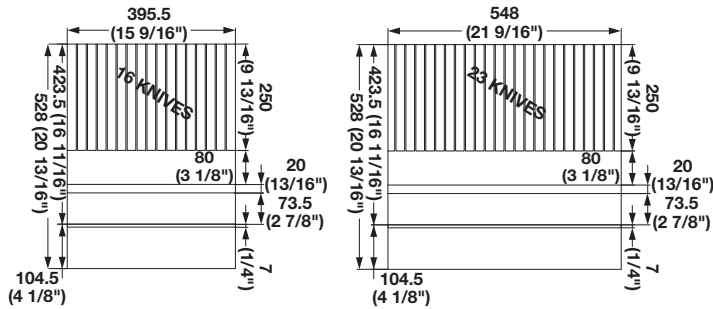

Fineline® Accessories

3

Knife Insert

- Organize all your knives in one drawer
- Quick, safe, visible, and easy to access
- Can be trimmed for width and depth for a custom fit

18"

Material	Item No.
walnut	556.87.681
birch	556.87.981

24"

Material	Item No.
walnut	556.87.682
birch	556.87.982

Stepped Spice Holder

- Visible and easy to access spices
- Can be trimmed for width and depth for a custom fit

18"

Material	Item No.
walnut	556.87.671
birch	556.87.971

24"

Material	Item No.
walnut	556.87.672
birch	556.87.972

Note

One depth extension is included with each Insert. See page 3.67 if additional spacers are needed.

Dimensional data not binding. We reserve the right to alter specifications without notice.

Dimensions in mm
 Inches are approximate