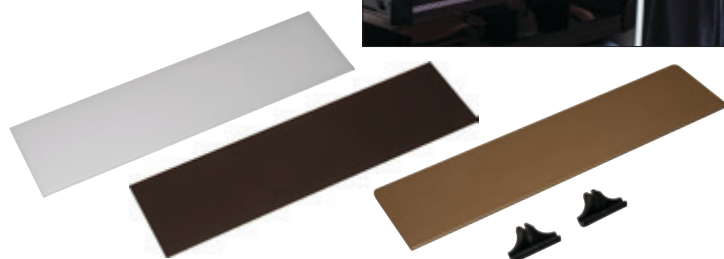

H x D: 24 x 305 mm (15/16" x 12")

Material: Aluminum; Finish: matt nickel

For Pull-Out Shelf	Width	matt nickel	oil-rubbed bronze	matt gold
457 (18")	376 (14 13/16")	807.77.681	807.77.181	807.77.981
610 (24")	529 (20 13/16")	807.77.682	807.77.182	807.77.982
762 (30")	681 (26 13/16")	807.77.683	807.77.183	807.77.983
915 (36")	818 (32 13/16")	807.77.684	807.77.184	807.77.984

Each space is 76 mm (3") wide by 100 mm (4") deep

**Additional Configurations**

**Shelf Dividers**

When used with pull-out shelf:

- Created specifically for jeans, shoes, handbags, hats and shirts
- Color coordinated dividers can be set at any desired position
- Easily reconfigurable

W x H x D: 322 x 80 x 41 mm (12 11/16" x 3 1/8" x 1 5/8")

Material: Aluminum

Finish	Item No.
matt nickel	807.77.199
oil-rubbed bronze	807.77.499
matt gold	807.77.999

**Supplied With**  
 Clips

Dimensions in mm  
 Inches are approximate

**ENGAGE**  
**Divided Drawers**

4

**Lingerie Drawers**

- Designed specifically for lingerie to organize more pieces in less space than conventional drawers
  - Dividers are lined with the Engage fabric, creating a luxurious space
  - Dividers can be set at any spacing required – 100% customizable compartments
- H x D: 126 x 353 mm (5" x 13 7/8")