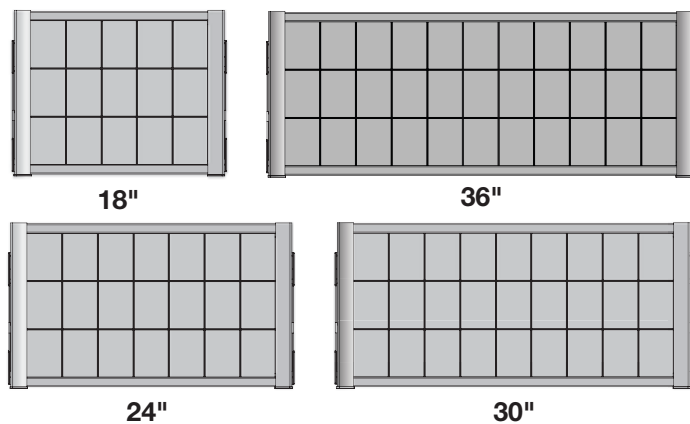

**ENGAGE**  
**Pull-Out Shelf Accessories**

**Jewelry Organizer**

When used with pull-out shelf:

- The perfect jewelry storage solution that tucks under a fixed shelf using minimal space
- A completely customizable grid specifically sized for jewelry, ties, scarves and more
- Any combination of grid dividers can be removed, changing the spacing so that it is perfectly sized for sunglasses, belts, larger jewelry, mobile phones etc.

H x D: 24 x 305 mm (15/16" x 12")

Material: Aluminum; Finish: matt nickel

For Pull-Out Shelf	Width	matt nickel	oil-rubbed bronze	matt gold
457 (18")	376 (14 13/16")	807.77.681	807.77.181	807.77.981
610 (24")	529 (20 13/16")	807.77.682	807.77.182	807.77.982
762 (30")	681 (26 13/16")	807.77.683	807.77.183	807.77.983
915 (36")	818 (32 13/16")	807.77.684	807.77.184	807.77.984

Each space is 76 mm (3") wide by 100 mm (4") deep

**Additional Configurations**

**Shelf Dividers**

When used with pull-out shelf:

- Created specifically for jeans, shoes, handbags, hats and shirts
- Color coordinated dividers can be set at any desired position
- Easily reconfigurable

**Supplied With**

Full extension, Soft Close undermount slides  
 Dividers

**Additional Lingerie Drawer Dividers**

- Easily reconfigurable to customize drawers
- W x H x D: 330 x 74 x 41 mm (13" x 2 7/8" x 1 5/8")