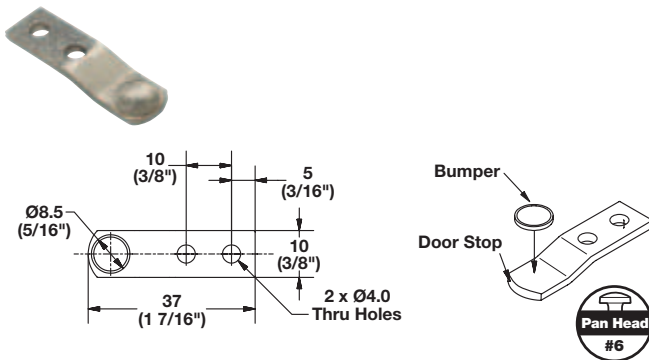

Revolving – Self-closing

- For Face Frame and Frameless construction
 - For front mounted, internally revolving doors
 - Three dimensional adjustment ± 4 mm each direction
 - When opened, the folding doors are drawn inward by the mechanism and revolve through the cabinet interior
 - Pre-assembled components for quick assembly
 - Shelves quickly attach and are easily removed
 - Door mounting for slab, panel and framed doors with a frame width minimum of 40 mm (1 5/8")
 - Please note that the cabinet bottom must be positioned lower if the door height is to match adjacent cabinetry
- Weight capacity per shelf: 45 lbs., evenly distributed

soft&silent)))

Suzie-Q®

- For corner unit 914 x 914 mm (36" x 36") and door opening 305 x 305 mm (12" x 12")
 - Post with pre-installed folding assembly
 - Upper post bearing; 2 door mounting plates
- Height: 635 – 889 mm (25" – 35")

Material: Steel, powder-coated

Version	White	Champagne
Frameless	541.39.722	541.39.422
Face Frame Overlay	541.39.721	541.39.421
Face Frame Inset	541.39.720	541.39.420

Supplied With

Mounting instructions

Arena Plus Three-quarter Round Shelf

- Easy to install shelves with heavy weight capacity
- For base units 914 x 914 mm (36" x 36") Ø810 mm (31 7/8")

Material: Shelf: Melamine; Surround: Steel

Finish/Color	Item No.
champagne/maple	541.46.997
chrome/maple	541.46.197
chrome/white	541.46.297
chrome/gray	541.46.597