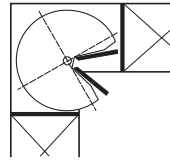

Revolving – Self-closing

- For Face Frame and Frameless construction
 - For front mounted, internally revolving doors
 - Three dimensional adjustment ± 4 mm each direction
 - When opened, the folding doors are drawn inward by the mechanism and revolve through the cabinet interior
 - Pre-assembled components for quick assembly
 - Shelves quickly attach and are easily removed
 - Door mounting for slab, panel and framed doors with a frame width minimum of 40 mm (1 5/8")
 - Please note that the cabinet bottom must be positioned lower if the door height is to match adjacent cabinetry
- Weight capacity per shelf: 45 lbs., evenly distributed

soft&silent)))

Suzie-Q®

- For corner unit 914 x 914 mm (36" x 36") and door opening 305 x 305 mm (12" x 12")
 - Post with pre-installed folding assembly
 - Upper post bearing; 2 door mounting plates
- Height: 635 – 889 mm (25" – 35")