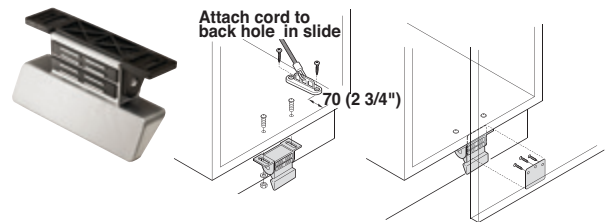

Free Standing

Capacity: 44 quarts
Material: Lid: Plastic
Housing: Steel, powder-coated

Color	Item No.
white	502.30.718

Single Waste Bin

- For flush or surface mounting
- With stainless steel and soft rubber ring

Capacity: 12 quarts
Material: Lid: Stainless Steel
Bin: Plastic; Color: black

Item No.
502.94.000

Door Opener

- For hinged base cabinet doors

Material: Pedal: Plastic; Color: brown; Strike: Steel
Spring loaded roller arm: Plastic

Color	Item No.
white	502.15.033

Door Opener

- Mounted to pull-out door for frameless cabinets
- For silver US Cargo 15 and 21 only - not for use with soft close

Material: Pedal: Plastic; Strike: Steel, enameled

Finish/Color	Item No.
silver/black	502.15.250

Supplied With
Mounting hardware

Foot Pedal

- For automatic extension of a waste bin

Material: Stainless Steel

Finish	Item No.
satin	502.47.183

Dimensional data not binding. We reserve the right to alter specifications without notice.