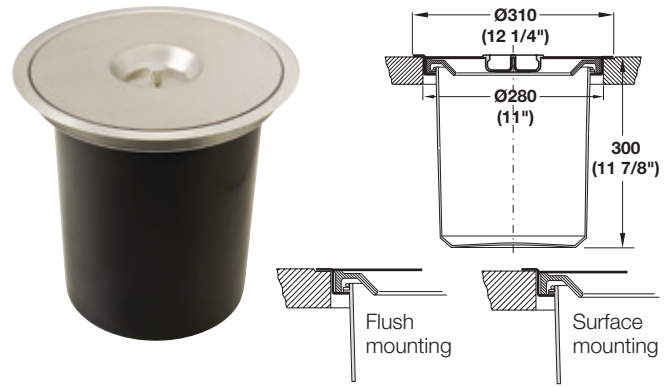

Free Standing

Capacity: 44 quarts
Material: Lid: Plastic
Housing: Steel, powder-coated

Color	Item No.
white	502.30.718

Single Waste Bin

- For flush or surface mounting
- With stainless steel and soft rubber ring

Capacity: 12 quarts
Material: Lid: Stainless Steel
Bin: Plastic; Color: black

Item No.
502.94.000

Door Opener

- For hinged base cabinet doors

Material: Pedal: Plastic; Color: brown; Strike: Steel
Spring loaded roller arm: Plastic

Color	Item No.
white	502.15.033

Door Opener

- Mounted to pull-out door for frameless cabinets
- For silver US Cargo 15 and 21 only - not for use with soft close

Material: Pedal: Plastic; Strike: Steel, enameled

Finish/Color	Item No.
silver/black	502.15.250

Supplied With
Mounting hardware

Foot Pedal

- For automatic extension of a waste bin

Material: Stainless Steel

Finish	Item No.
satin	502.47.183

Dimensional data not binding. We reserve the right to alter specifications without notice.