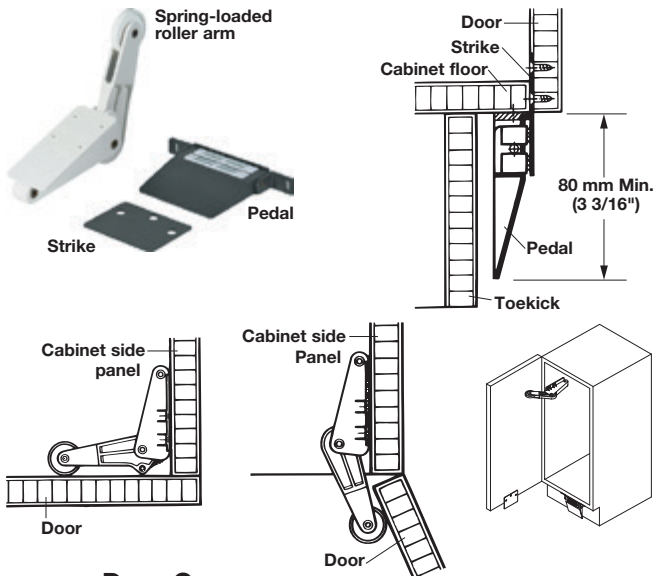

Free Standing

Capacity: 44 quarts
Material: Lid: Plastic
Housing: Steel, powder-coated

Color	Item No.
white	502.30.718

Single Waste Bin

- For flush or surface mounting
- With stainless steel and soft rubber ring

Capacity: 12 quarts
Material: Lid: Stainless Steel
Bin: Plastic; Color: black

Item No.
502.94.000

Door Opener

- For hinged base cabinet doors

Material: Pedal: Plastic; Color: brown; Strike: Steel
Spring loaded roller arm: Plastic

Color	Item No.
white	502.15.033

Door Opener

- Mounted to pull-out door for frameless cabinets
- For silver US Cargo 15 and 21 only - not for use with soft close

Material: Pedal: Plastic; Strike: Steel, enameled

Finish/Color	Item No.
silver/black	502.15.250

Supplied With
Mounting hardware

Foot Pedal

- For automatic extension of a waste bin

Material: Stainless Steel

Finish	Item No.
satin	502.47.183

Dimensional data not binding. We reserve the right to alter specifications without notice.