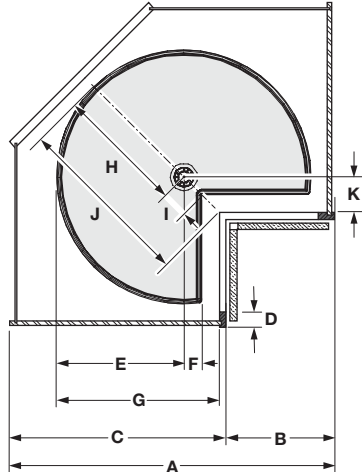

**Kidney Shelf Lazy Susan – Two Tray Set**

- Post fits inside cabinet heights 660 – 813 mm (26"– 32")

Material: Polypropylene; Post: Steel; Finish: chrome

Ø	White	Almond	Enviro Pack White	Packing
457 (18")	542.94.701	542.94.401	542.94.721	50 sets
610 (24")	542.94.703	542.94.402	542.94.723	20 sets
711 (28")	542.94.704	542.94.404	542.94.724	16 sets
813 (32")	542.94.705	542.94.405	542.94.725	10 sets

**Supplied With**

2 Trays  
Post

**Kidney Shelf Lazy Susan – Three Tray Set**

- Post fits inside cabinet heights 864 – 1067 mm (34"– 42")

Material: Polypropylene; Post: Steel; Finish: chrome

Ø	White	Almond	Enviro Pack White	Packing
457 (18")	542.94.711	542.94.411	542.94.741	30 sets

**Supplied With**

3 Trays  
Post

For 90° corner cabinet with hinged, bi-fold door

Dimensions in mm  
Inches are approximate

A	B	C	D (max.)	E	F	G	H	I	J	K	
610 (24")	305 (12")	305 (12")	44 (1 3/4")	457 (18")	230 (9 1/16")	32 (1 1/4")	257 (10 1/16")	230 (9 1/16")	49 (1 15/16")	267 (10 1/2")	25 (1")
686 (27")	305 (12")	381 (15")	44 (1 3/4")	610 (24")	300 (11 13/16")	40 (1 9/16")	338 (13 5/16")	300 (11 13/16")	60 (2 3/8")	354 (13 15/16")	38 (1 1/2")
838 (33")	229 (9")	610 (24")	44 (1 3/4")	610 (24")	300 (11 13/16")	76 (3")	402 (15 13/16")	300 (11 13/16")	111 (4 3/8")	443 (17 7/16")	102 (4")
914 (36")	305 (12")	610 (24")	44 (1 3/4")	610 (24")	300 (11 13/16")	40 (1 9/16")	338 (13 5/16")	300 (11 13/16")	60 (2 3/8")	354 (13 15/16")	38 (1 1/2")
914 (36")	305 (12")	610 (24")	44 (1 3/4")	711 (28")	349 (13 3/4")	51 (2")	441 (17 3/8")	349 (13 3/4")	73 (2 7/8")	422 (16 5/8")	90 (3 9/16")
991 (39")	381 (15")	610 (24")	44 (1 3/4")	711 (28")	349 (13 3/4")	51 (2")	441 (17 3/8")	349 (13 3/4")	73 (2 7/8")	422 (16 5/8")	90 (3 9/16")
1067 (42")	457 (18")	610 (24")	44 (1 3/4")	813 (32")	410 (16 1/8")	90 (3 9/16")	511 (20 1/8")	410 (16 1/8")	127 (5")	552 (21 3/4")	102 (4")