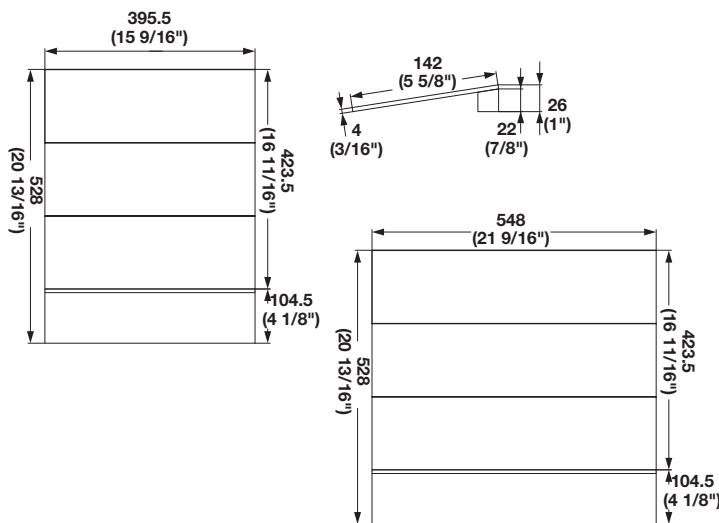

**Fineline® Accessories**

3

**Knife Insert**

- Organize all your knives in one drawer
- Quick, safe, visible, and easy to access
- Can be trimmed for width and depth for a custom fit

**18"**

Material	Item No.
walnut	556.87.681
birch	556.87.981

**24"**

Material	Item No.
walnut	556.87.682
birch	556.87.982

**Stepped Spice Holder**

- Visible and easy to access spices
- Can be trimmed for width and depth for a custom fit

**18"**

Material	Item No.
walnut	556.87.671
birch	556.87.971

**24"**

Material	Item No.
walnut	556.87.672
birch	556.87.972

**Note**

One depth extension is included with each Insert. See page 3.67 if additional spacers are needed.

Dimensional data not binding. We reserve the right to alter specifications without notice.