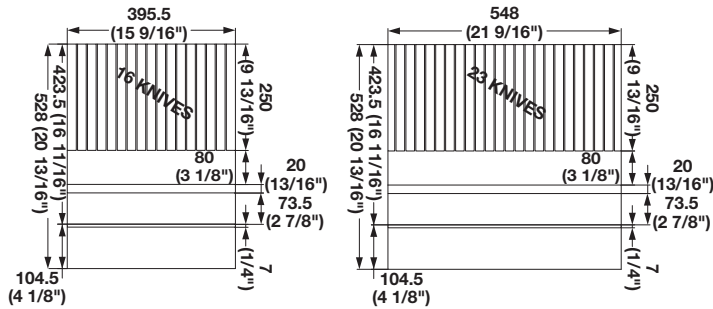

**Fineline® Accessories**

3

**Knife Insert**

- Organize all your knives in one drawer
- Quick, safe, visible, and easy to access
- Can be trimmed for width and depth for a custom fit

**18"**

Material	Item No.
walnut	556.87.681
birch	556.87.981

**24"**

Material	Item No.
walnut	556.87.682
birch	556.87.982

**Stepped Spice Holder**

- Visible and easy to access spices
- Can be trimmed for width and depth for a custom fit

**18"**

Material	Item No.
walnut	556.87.671
birch	556.87.971

**24"**

Material	Item No.
walnut	556.87.672
birch	556.87.972

**Note**

One depth extension is included with each Insert. See page 3.67 if additional spacers are needed.

Dimensional data not binding. We reserve the right to alter specifications without notice.