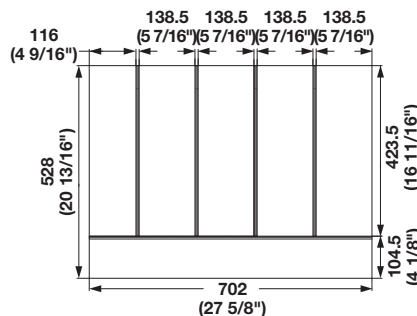

Fineline®

- Great for storage of larger utensils, foils, kitchen tools, etc.
- Inserts and Accessories from page 3.69 can be used
- Allows you to organize all the top drawers in your kitchen – not just your cutlery drawer
- Can be trimmed for width and depth for a custom fit

Multipurpose Insert 18"

Material	Item No.
walnut	556.87.621
birch	556.87.921

Multipurpose Insert 24"

Material	Item No.
walnut	556.87.622
birch	556.87.922

Multipurpose Insert 30"

Material	Item No.
walnut	556.87.623
birch	556.87.923

Multipurpose Insert 36"

Material	Item No.
walnut	556.87.624
birch	556.87.924

Note

One depth extension is included with each Insert. See page 3.67 if additional spacers are needed.

Dimensions in mm
 Inches are approximate