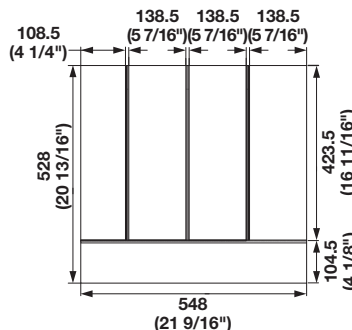

Fineline®

- Great for storage of larger utensils, foils, kitchen tools, etc.
- Inserts and Accessories from page 3.69 can be used
- Allows you to organize all the top drawers in your kitchen – not just your cutlery drawer
- Can be trimmed for width and depth for a custom fit

Multipurpose Insert 18"

Material	Item No.
walnut	556.87.621
birch	556.87.921

Multipurpose Insert 24"

Material	Item No.
walnut	556.87.622
birch	556.87.922

Multipurpose Insert 30"

Material	Item No.
walnut	556.87.623
birch	556.87.923

Multipurpose Insert 36"

Material	Item No.
walnut	556.87.624
birch	556.87.924

Note

One depth extension is included with each Insert. See page 3.67 if additional spacers are needed.

Dimensions in mm
 Inches are approximate