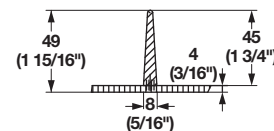

Multipurpose Insert 18"

Material	Item No.
walnut	556.87.621
birch	556.87.921

Multipurpose Insert 24"

Material	Item No.
walnut	556.87.622
birch	556.87.922

Multipurpose Insert 30"

Material	Item No.
walnut	556.87.623
birch	556.87.923

Multipurpose Insert 36"

Material	Item No.
walnut	556.87.624
birch	556.87.924

Note

One depth extension is included with each Insert. See page 3.67 if additional spacers are needed.

Dimensions in mm
 Inches are approximate