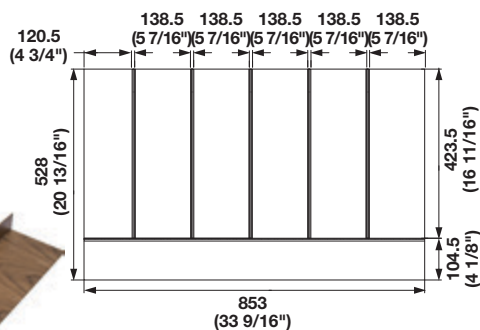

Multipurpose Insert 18"

Material	Item No.
walnut	556.87.621
birch	556.87.921

Multipurpose Insert 24"

Material	Item No.
walnut	556.87.622
birch	556.87.922

Multipurpose Insert 30"

Material	Item No.
walnut	556.87.623
birch	556.87.923

Multipurpose Insert 36"

Material	Item No.
walnut	556.87.624
birch	556.87.924

Note

One depth extension is included with each Insert. See page 3.67 if additional spacers are needed.

Dimensions in mm
 Inches are approximate