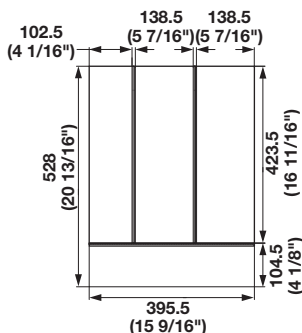

Fineline®

- Great for storage of larger utensils, foils, kitchen tools, etc.
- Inserts and Accessories from page 3.69 can be used
- Allows you to organize all the top drawers in your kitchen – not just your cutlery drawer
- Can be trimmed for width and depth for a custom fit

Multipurpose Insert 18"

Material	Item No.
walnut	556.87.621
birch	556.87.921

Multipurpose Insert 24"

Material	Item No.
walnut	556.87.622
birch	556.87.922

Multipurpose Insert 30"

Material	Item No.
walnut	556.87.623
birch	556.87.923

Multipurpose Insert 36"

Material	Item No.
walnut	556.87.624
birch	556.87.924

Note

One depth extension is included with each Insert. See page 3.67 if additional spacers are needed.

Dimensions in mm
 Inches are approximate