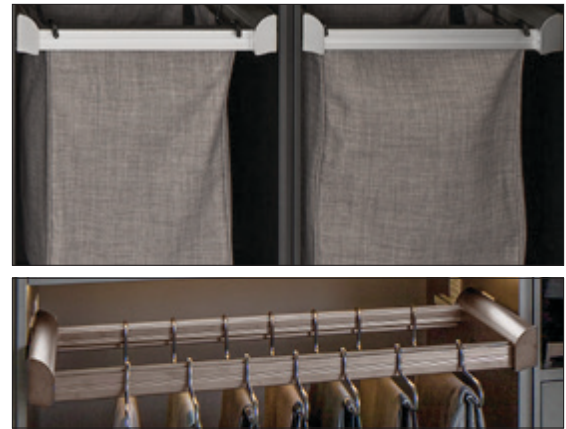

When used as a pant rack, refer to page **4.51**

- Plastic strips allow the pant hangers to glide effortlessly
- Uses the same hangers as the existing Synergy pant rack
- Garment clips can be added for hanging skirts or pants by the cuff

Supplied With

Full extension, Soft Close undermount slides

Laundry bags, hangers
 and garment clips

page 4.51

Dimensional data not binding. We reserve the right to alter specifications without notice.

ENGAGE

Pull-Out Laundry/Pant Frame Accessories

Laundry Bag

- Easy to remove and carry to the laundry room with one hand
 - Handles included
- H x D: 476 x 279 mm (18 3/4" x 11")

Material: Fabric; Color: slate

Width	Item No.
259 (10 3/16")	807.77.440
335 (13 3/16")	807.77.441
375 (14 3/4")	807.77.442