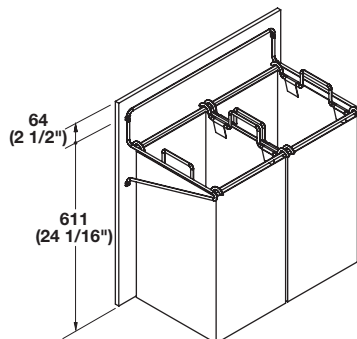

Synergy

Note
 Handles are above the bags, which allow the bags to be easily removed.

Hamper

- Pull-out, with full extension slides and removable bags
 D x H: 355 x 546 mm (14" x 21 1/2"); height is from the top of the handle to the bottom of the bag

Supplied With

Frame
 Bag/Bags

- Frame attaches to the back of a tilt-out door.
- Flap Stay Kit sold separately, see page 4.74

Tilt-out Hamper

- Screw-mounts to back of door, with removable bags
 D x H: 345 x 600 mm (13 9/16" x 23 5/8"); height is from the top of the frame to the bottom of the bag

Material: Frame: Steel, epoxy-coated; Color: black
 Bag: Nylon; Color: black

Width	Bags	Item No.
412 (16 1/4")	1 large bag	547.43.301
565 (22 1/4")	2 small bags	547.43.303
714 (28 1/8")	1 large & 1 small bag	547.43.305