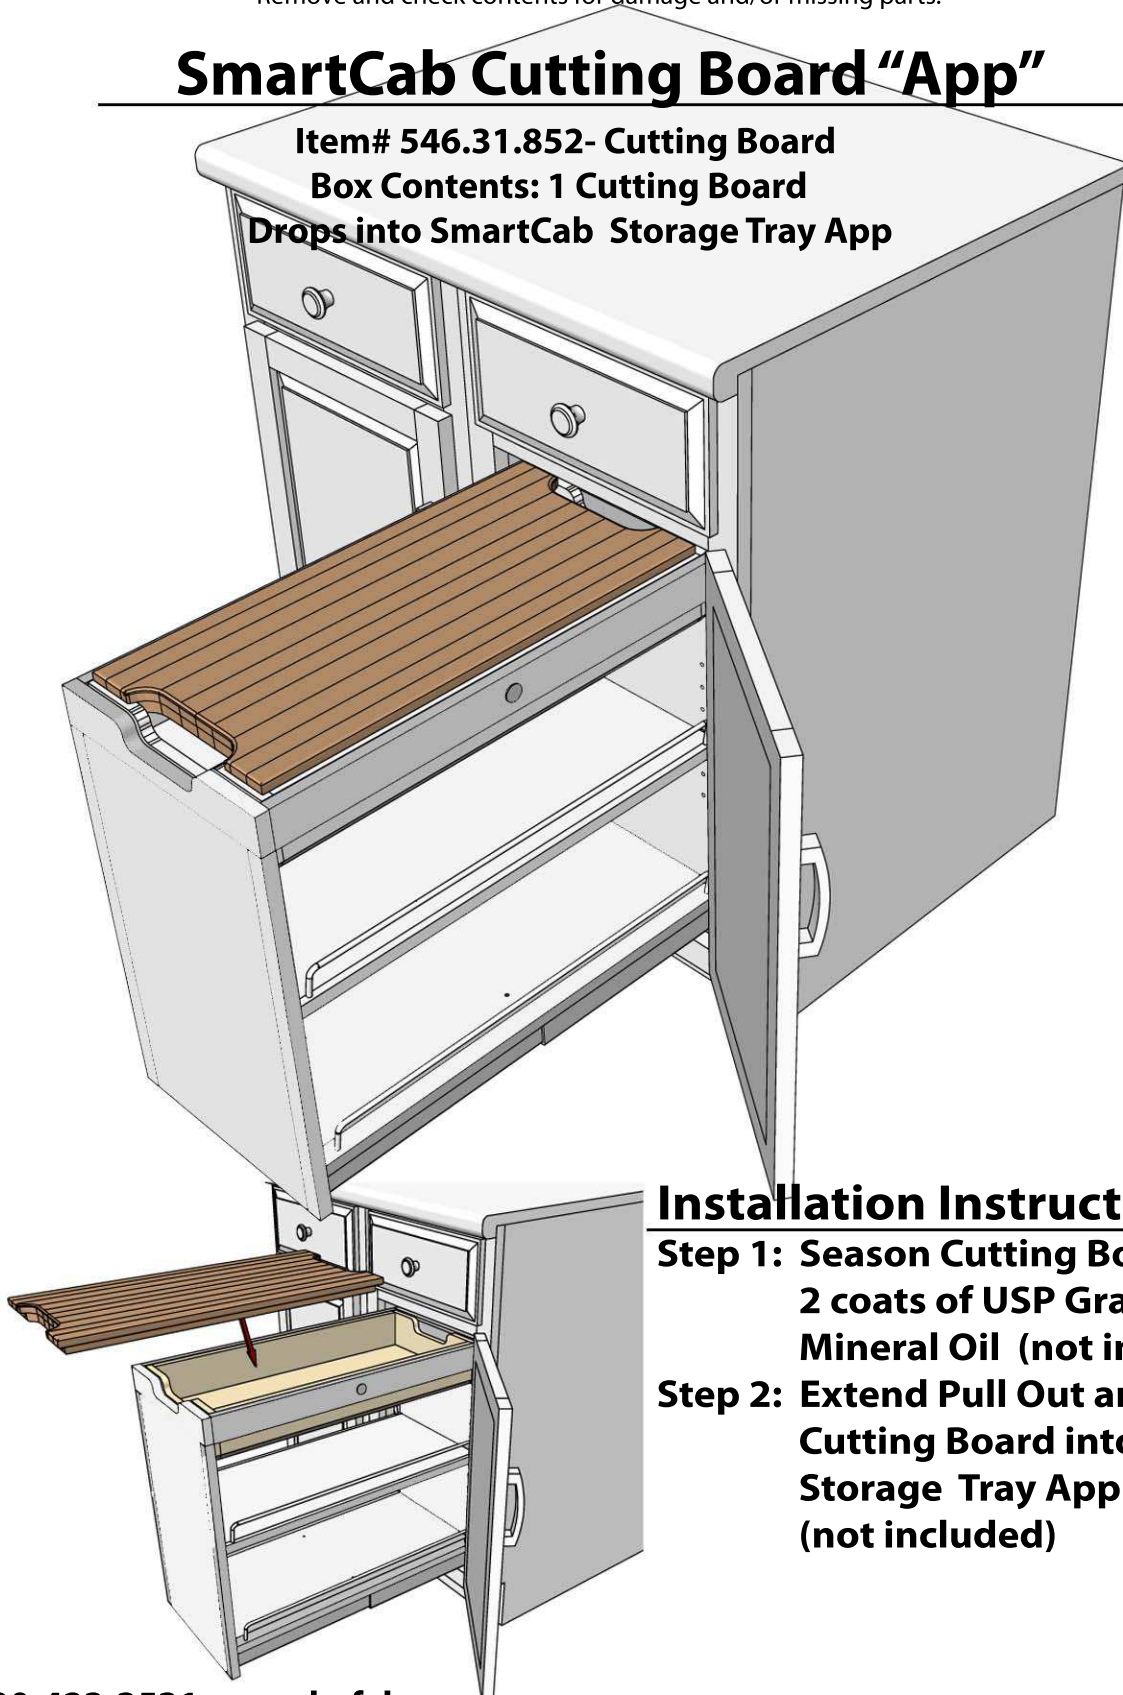

# HÄFELE

Always read the instructions carefully and completely before beginning assembly.  
Remove and check contents for damage and/or missing parts.

## SmartCab Cutting Board "App"

Item# 546.31.852- Cutting Board

Box Contents: 1 Cutting Board

Drops into SmartCab Storage Tray App

### Installation Instructions

- Step 1: Season Cutting Board with 2 coats of USP Grade Mineral Oil (not included)**
- Step 2: Extend Pull Out and place Cutting Board into top of Storage Tray App (not included)**