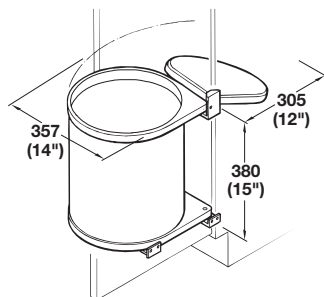

Side Panel/Door Mounted

- For swing-out doors
 - Minimum frame clearance: 389 mm (15 3/8")
 - Left or right mounting
- Capacity: 19 quarts

Material: Plastic

Color	Item No.
stainless steel	502.62.014
white/light gray	502.62.710

Side Panel/Door Mounted

- Can be mounted for left or right hand use
 - Features lid in the cabinet, as the door is opened the lid tilts automatically
 - For cabinet widths over 400 mm (15 3/4")
- Capacity: 16 quarts

Material: Lid: Plastic; Color: white
Bin: Plastic; Color: light gray

Housing	Item No.
white, plastic-coated	502.12.729
stainless steel, polished	502.12.023

Supplied With

Mounting instructions
Hardware