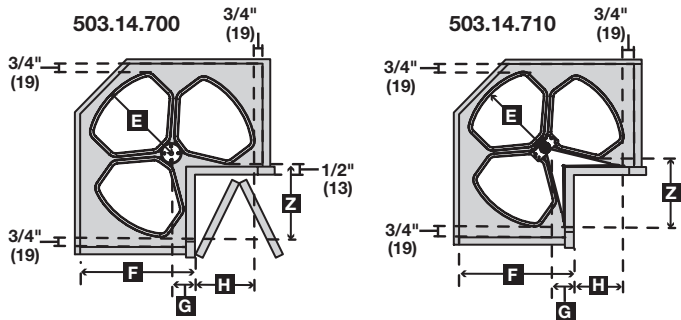

KV

Corner Recycling Bin

- Three removable bins rotate on 1" diameter post
  - Designed to fit in 36" base corner cabinet
- A x B x C x D: 702 x 465 x 114 x 81 mm  
(27 5/8" x 18 5/16" x 4 1/2" x 3 3/16")
- E x F x G x H x J: 351 x 470 x 100 x 251 x 308 mm  
(13 13/16" x 18 1/2" x 3 15/16" x 9 7/8" x 12 1/8")
- Capacity: 3 x 32 quarts (96 quarts)

Material: Plastic; Color: white

Version	KV No.	Item No.
without door-mount bracket	RRC28K-W	503.14.700
with door-mount bracket	RRC28PT-W	503.14.710

Replacement Bin

Capacity: 32 quarts

Material: Plastic

Color	KV No.	Item No.
white	QT32PB-W	503.13.998

Pivot-Out Bin

- Self-opening and self-closing lid minimizes contact with waste and helps to contain odors and debris
  - Clamping ring holds bags securely in place
  - Designed for frameless (European-style) cabinetry; blocking out may be required for face frame cabinetry
- W x H x D: 345 x 495 x 332 mm (13 1/2" x 19 1/2" x 13")
- Capacity: 32 quarts

Material: Steel

Color	KV No.	Item No.
white	TM-32W	503.14.750

Door-Mounted Bin

- Perfect for kitchens and baths
- Installs easily with only two screws
- Removable

W x H x D: 241 x 340 x 178 mm (9 1/2" x 13 3/8" x 7")