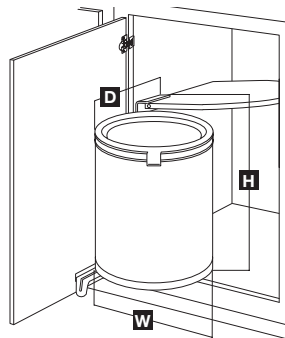

Pivot-Out Bin

- Self-opening and self-closing lid minimizes contact with waste and helps to contain odors and debris
  - Clamping ring holds bags securely in place
  - Designed for frameless (European-style) cabinetry; blocking out may be required for face frame cabinetry
- W x H x D: 345 x 495 x 332 mm (13 1/2" x 19 1/2" x 13")
- Capacity: 32 quarts

Material: Steel

Color	KV No.	Item No.
white	TM-32W	503.14.750

Door-Mounted Bin

- Perfect for kitchens and baths
- Installs easily with only two screws
- Removable

W x H x D: 241 x 340 x 178 mm (9 1/2" x 13 3/8" x 7")

Capacity: 9 quarts

Material: Plastic

Color	KV No.	Item No.
white	DWB975-W	503.14.760

Dimensional data not binding. We reserve the right to alter specifications without notice.

Dimensions in mm  
Inches are approximate