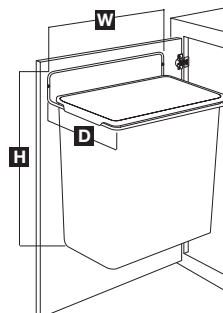

KV

Corner Recycling Bin

- Three removable bins rotate on 1" diameter post
  - Designed to fit in 36" base corner cabinet
- A x B x C x D: 702 x 465 x 114 x 81 mm  
(27 5/8" x 18 5/16" x 4 1/2" x 3 3/16")
- E x F x G x H x J: 351 x 470 x 100 x 251 x 308 mm  
(13 13/16" x 18 1/2" x 3 15/16" x 9 7/8" x 12 1/8")
- Capacity: 3 x 32 quarts (96 quarts)

Pivot-Out Bin

- Self-opening and self-closing lid minimizes contact with waste and helps to contain odors and debris
  - Clamping ring holds bags securely in place
  - Designed for frameless (European-style) cabinetry; blocking out may be required for face frame cabinetry
- W x H x D: 345 x 495 x 332 mm (13 1/2" x 19 1/2" x 13")
- Capacity: 32 quarts

Material: Steel

Color	KV No.	Item No.
white	TM-32W	503.14.750

Door-Mounted Bin

- Perfect for kitchens and baths
- Installs easily with only two screws
- Removable

W x H x D: 241 x 340 x 178 mm (9 1/2" x 13 3/8" x 7")

Capacity: 9 quarts

Material: Plastic

Color	KV No.	Item No.
white	DWB975-W	503.14.760

Dimensional data not binding. We reserve the right to alter specifications without notice.

Dimensions in mm  
Inches are approximate