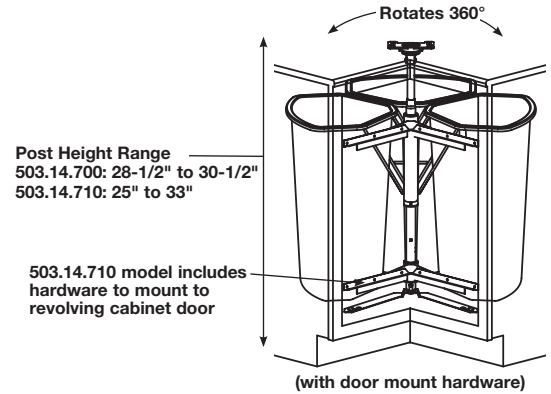

KV

Corner Recycling Bin

- Three removable bins rotate on 1" diameter post
  - Designed to fit in 36" base corner cabinet
- A x B x C x D: 702 x 465 x 114 x 81 mm  
(27 5/8" x 18 5/16" x 4 1/2" x 3 3/16")
- E x F x G x H x J: 351 x 470 x 100 x 251 x 308 mm  
(13 13/16" x 18 1/2" x 3 15/16" x 9 7/8" x 12 1/8")
- Capacity: 3 x 32 quarts (96 quarts)

Material: Plastic; Color: white

Version	KV No.	Item No.
without door-mount bracket	RRC28K-W	503.14.700
with door-mount bracket	RRC28PT-W	503.14.710

Replacement Bin

Capacity: 32 quarts

Material: Plastic

Color	KV No.	Item No.
white	QT32PB-W	503.13.998

Pivot-Out Bin

- Self-opening and self-closing lid minimizes contact with waste and helps to contain odors and debris
  - Clamping ring holds bags securely in place
  - Designed for frameless (European-style) cabinetry; blocking out may be required for face frame cabinetry
- W x H x D: 345 x 495 x 332 mm (13 1/2" x 19 1/2" x 13")
- Capacity: 32 quarts

Material: Steel

Color	KV No.	Item No.
white	TM-32W	503.14.750

Door-Mounted Bin

- Perfect for kitchens and baths
- Installs easily with only two screws
- Removable

W x H x D: 241 x 340 x 178 mm (9 1/2" x 13 3/8" x 7")