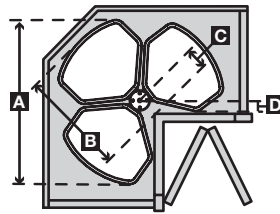

KV

Corner Recycling Bin

- Three removable bins rotate on 1" diameter post
  - Designed to fit in 36" base corner cabinet
- A x B x C x D: 702 x 465 x 114 x 81 mm  
(27 5/8" x 18 5/16" x 4 1/2" x 3 3/16")
- E x F x G x H x J: 351 x 470 x 100 x 251 x 308 mm  
(13 13/16" x 18 1/2" x 3 15/16" x 9 7/8" x 12 1/8")
- Capacity: 3 x 32 quarts (96 quarts)

Material: Plastic; Color: white

Version	KV No.	Item No.
without door-mount bracket	RRC28K-W	503.14.700
with door-mount bracket	RRC28PT-W	503.14.710

Replacement Bin

Capacity: 32 quarts

Material: Plastic

Color	KV No.	Item No.
white	QT32PB-W	503.13.998

Pivot-Out Bin

- Self-opening and self-closing lid minimizes contact with waste and helps to contain odors and debris
  - Clamping ring holds bags securely in place
  - Designed for frameless (European-style) cabinetry; blocking out may be required for face frame cabinetry
- W x H x D: 345 x 495 x 332 mm (13 1/2" x 19 1/2" x 13")
- Capacity: 32 quarts

Material: Steel

Color	KV No.	Item No.
white	TM-32W	503.14.750

Door-Mounted Bin

- Perfect for kitchens and baths
- Installs easily with only two screws
- Removable

W x H x D: 241 x 340 x 178 mm (9 1/2" x 13 3/8" x 7")