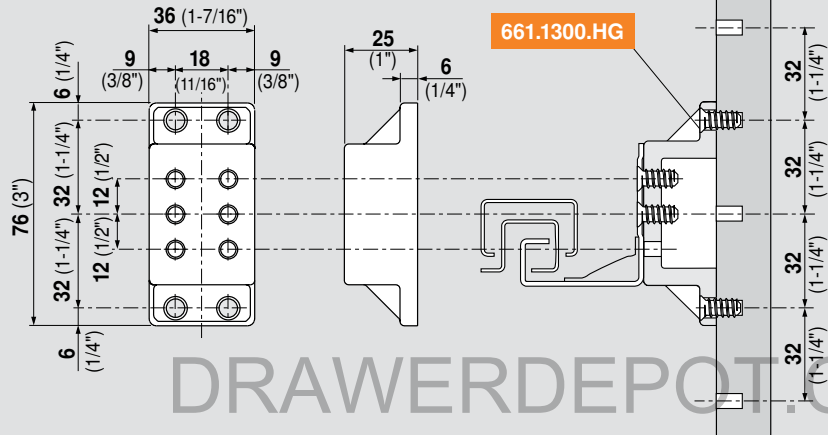

Side spacer

For spacing out TANDEM runners from the cabinet side for clearance on interior roll-outs.

Part no.

Spacer

T59.3570

POZI installation screw

661.1300.HG

www.thedrawerdepot.com

Application

NOTE: Use (2) pcs. per runner up to 15" lengths and (3) pcs. per runner 18" or longer