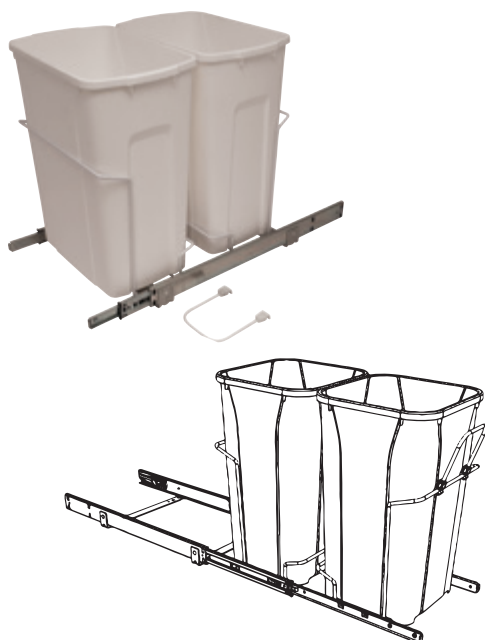

KV Pull-Out Bottom Mount

- Heavy-duty, full-extension, overtravel ball bearing slides with soft-close technology and 1" overtravel
 - Eco-friendly frosted nickel finish or white
 - Easy installation with only four screws
 - Easy to install handle is included
 - Optional door mount bracket with new features, refer to page 3.26
 - For replacement bins and lids, refer to page 3.26
- Weight capacity: 100 lbs.

Note

If using lid, add 3/4" to height.

soft&silent)))

Single Bin Units

Material: Steel; Bin: Plastic

Finish/Color	W x H x D	Capacity	KV No.	Item No.
frosted nickel	213 x 440 x 511 (8 3/8" x 17 5/16" x 20 1/8")	20 quarts	SCB9-1-20PT	503.13.540
white	213 x 440 x 511 (8 3/8" x 17 5/16" x 20 1/8")	20 quarts	SCB9-1-20WH	503.13.740
frosted nickel	244 x 478 x 511 (9 5/8" x 18 13/16" x 20 1/8")	35 quarts	SCB10-1-35PT	503.13.541
white	244 x 478 x 511 (9 5/8" x 18 13/16" x 20 1/8")	35 quarts	SCB10-1-35WH	503.13.741
frosted nickel	289 x 581 x 511 (11 3/8" x 22 7/8" x 20 1/8")	50 quarts	SCB12-1-50PT	503.13.544
white	289 x 581 x 511 (11 3/8" x 22 7/8" x 20 1/8")	50 quarts	SCB12-1-50WH	503.13.744
frosted nickel	365 x 440 x 406 (14 3/8" x 17 5/16" x 16")	20 quarts	SCB15-1-20PT	503.13.547
white	365 x 440 x 406 (14 3/8" x 17 5/16" x 16")	20 quarts	SCB15-1-20WH	503.13.747

Double Bin Units

Material: Steel; Bins: Plastic

Finish/Color	W x H x D	Capacity	KV No.	Item No.
frosted nickel	289 x 476 x 570 (11 3/8" x 18 3/4" x 22 7/16")	2 x 27 (54 quarts)	SCB12-2-27PT	503.13.554
white	289 x 476 x 570 (11 3/8" x 18 3/4" x 22 7/16")	2 x 27 (54 quarts)	SCB12-2-27WH	503.13.754
frosted nickel	365 x 440 x 511 (14 3/8" x 17 5/16" x 20 1/8")	2 x 20 (40 quarts)	SCB15-2-20PT	503.13.557
white	365 x 440 x 511 (14 3/8" x 17 5/16" x 20 1/8")	2 x 20 (40 quarts)	SCB15-2-20WH	503.13.757
frosted nickel	365 x 478 x 559 (14 3/8" x 18 13/16" x 22")	2 x 35 (70 quarts)	SCB15-2-35PT	503.13.558
white	365 x 478 x 559 (14 3/8" x 18 13/16" x 22")	2 x 35 (70 quarts)	SCB15-2-35WH	503.13.758