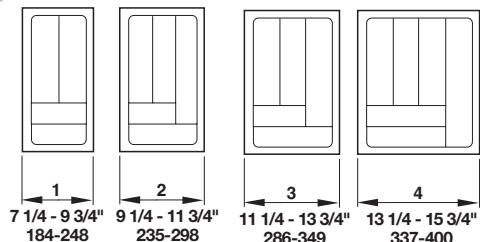

**Cutlery Trays & Spice Drawer Insert**

**Cutlery Tray**

- Can be trimmed to fit drawer
- For drawer inside depths: 457 – 540 mm (18" – 21 1/4")
- For drawer inside widths: 184 – 552 mm (7 1/4" – 21 3/4")
- Material thickness: 2 mm
- H x D: 57 x 457 – 540 mm (2 1/4" x 18" – 21 1/4")

Material: Plastic; Color: white gloss

Size	Tray width minimum	Tray width maximum	Item No.
1	184 (7 1/4")	248 (9 3/4")	556.61.710
2	235 (9 1/4")	298 (11 3/4")	556.61.720
3	286 (11 1/4")	349 (13 3/4")	556.61.730
4	337 (13 1/4")	400 (15 3/4")	556.61.740
5	387 (15 1/4")	451 (17 3/4")	556.61.750
6	438 (17 1/4")	502 (19 3/4")	556.61.760
7	489 (19 1/4")	552 (21 3/4")	556.61.770

**Cutlery Tray**

- With large compartments
- Material thickness: 2 mm
- H x D: 57 x 457 – 540 mm (2 1/4" x 18" – 21 1/4")

Material: Plastic; Color: white gloss

Size	Tray width minimum	Tray width maximum	Item No.
1	286 (11 1/4")	349 (13 3/4")	556.64.730
2	337 (13 1/4")	400 (15 3/4")	556.64.740
3	387 (15 1/4")	451 (17 3/4")	556.64.750
4	489 (19 1/4")	552 (21 3/4")	556.64.770

**Spice Drawer Insert**

- Can be trimmed to fit drawers up to 1300 mm (51 1/8")
- For storage of average sized spice jars
- Minimum inside drawer height of 3 1/4" required
- Material thickness: 3 mm
- D x W: 1300 x 550 mm (51 1/8" x 21 5/8")