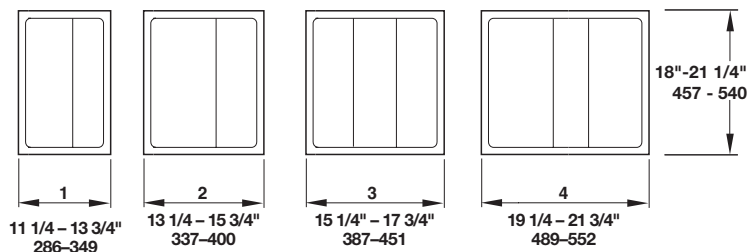

**Cutlery Trays & Spice Drawer Insert**

**Cutlery Tray**

- Can be trimmed to fit drawer
- For drawer inside depths: 457 – 540 mm (18" – 21 1/4")
- For drawer inside widths: 184 – 552 mm (7 1/4" – 21 3/4")
- Material thickness: 2 mm
- H x D: 57 x 457 – 540 mm (2 1/4" x 18" – 21 1/4")

Material: Plastic; Color: white gloss

Size	Tray width minimum	Tray width maximum	Item No.
1	184 (7 1/4")	248 (9 3/4")	556.61.710
2	235 (9 1/4")	298 (11 3/4")	556.61.720
3	286 (11 1/4")	349 (13 3/4")	556.61.730
4	337 (13 1/4")	400 (15 3/4")	556.61.740
5	387 (15 1/4")	451 (17 3/4")	556.61.750
6	438 (17 1/4")	502 (19 3/4")	556.61.760
7	489 (19 1/4")	552 (21 3/4")	556.61.770

**Cutlery Tray**

- With large compartments
- Material thickness: 2 mm
- H x D: 57 x 457 – 540 mm (2 1/4" x 18" – 21 1/4")

Material: Plastic; Color: white gloss

Size	Tray width minimum	Tray width maximum	Item No.
1	286 (11 1/4")	349 (13 3/4")	556.64.730
2	337 (13 1/4")	400 (15 3/4")	556.64.740
3	387 (15 1/4")	451 (17 3/4")	556.64.750
4	489 (19 1/4")	552 (21 3/4")	556.64.770

**Spice Drawer Insert**

- Can be trimmed to fit drawers up to 1300 mm (51 1/8")
- For storage of average sized spice jars
- Minimum inside drawer height of 3 1/4" required
- Material thickness: 3 mm
- D x W: 1300 x 550 mm (51 1/8" x 21 5/8")