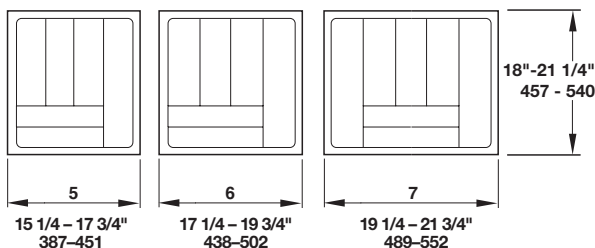

**Cutlery Trays & Spice Drawer Insert**

**Cutlery Tray**

- Can be trimmed to fit drawer
- For drawer inside depths: 457 – 540 mm (18" – 21 1/4")
- For drawer inside widths: 184 – 552 mm (7 1/4" – 21 3/4")
- Material thickness: 2 mm
- H x D: 57 x 457 – 540 mm (2 1/4" x 18" – 21 1/4")

Material: Plastic; Color: white gloss

Size	Tray width minimum	Tray width maximum	Item No.
1	184 (7 1/4")	248 (9 3/4")	556.61.710
2	235 (9 1/4")	298 (11 3/4")	556.61.720
3	286 (11 1/4")	349 (13 3/4")	556.61.730
4	337 (13 1/4")	400 (15 3/4")	556.61.740
5	387 (15 1/4")	451 (17 3/4")	556.61.750
6	438 (17 1/4")	502 (19 3/4")	556.61.760
7	489 (19 1/4")	552 (21 3/4")	556.61.770

**Cutlery Tray**

- With large compartments
- Material thickness: 2 mm
- H x D: 57 x 457 – 540 mm (2 1/4" x 18" – 21 1/4")

Material: Plastic; Color: white gloss

Size	Tray width minimum	Tray width maximum	Item No.
1	286 (11 1/4")	349 (13 3/4")	556.64.730
2	337 (13 1/4")	400 (15 3/4")	556.64.740
3	387 (15 1/4")	451 (17 3/4")	556.64.750
4	489 (19 1/4")	552 (21 3/4")	556.64.770

**Spice Drawer Insert**

- Can be trimmed to fit drawers up to 1300 mm (51 1/8")
- For storage of average sized spice jars
- Minimum inside drawer height of 3 1/4" required
- Material thickness: 3 mm
- D x W: 1300 x 550 mm (51 1/8" x 21 5/8")