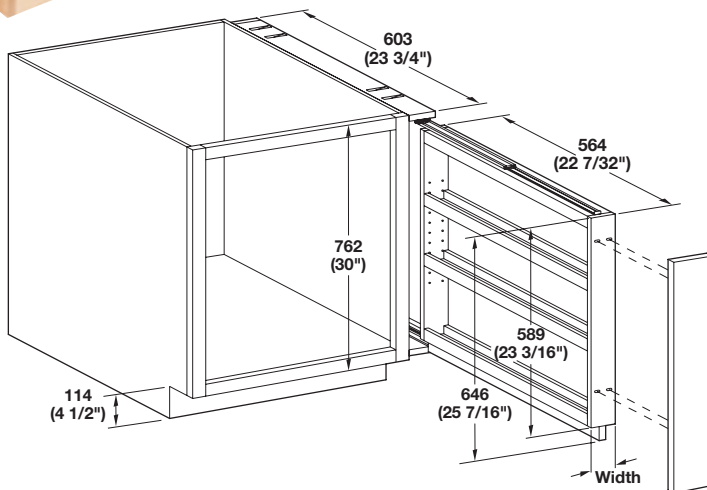

soft&silent)))

NOW WITH GRASS ELITE
UNDERMOUNT SLIDES

Base Cabinet Pull-Out

- For use as a pull-out in 9", 12" and 15" framed cabinets
 - Full extension 80 lb. weight capacity Grass Elite undermount slides
 - Top shelf is open for easy access
 - Door mount brackets provide micro adjustment
 - With adjustable guide bushings for stability
- D x H: 22 7/8" x 25 3/8"

Material: Maple

Width	Width of Base	Item No.
5 1/4"	5 7/8"	545.47.272
7 7/8"	8 3/8"	545.47.274
10 7/8"	11 5/8"	545.47.275

Base Cabinet Filler Pull-Out

- For use between cabinets as full height filler
 - Use fillers behind posts and turnings
 - Full extension 80 lb. weight capacity Grass Elite undermount slides
 - Mounts between cabinets
- D x H: 23 3/4" x 30"

Material: Maple and Birch

Width	Item No.
3"	545.47.241
6"	545.47.243

Dimensional data not binding. We reserve the right to alter specifications without notice.

Dimensions in mm
Inches are approximate