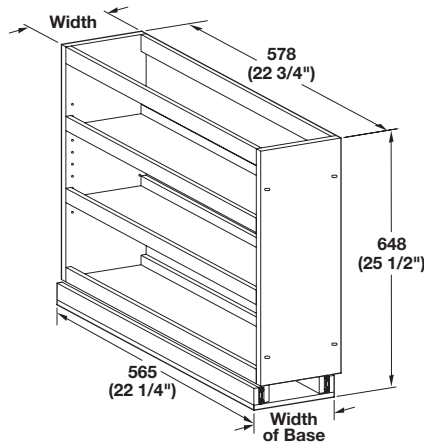

soft&silent)))

NOW WITH GRASS ELITE
UNDERMOUNT SLIDES

Base Cabinet Pull-Out

- For use as a pull-out in 9", 12" and 15" framed cabinets
 - Full extension 80 lb. weight capacity Grass Elite undermount slides
 - Top shelf is open for easy access
 - Door mount brackets provide micro adjustment
 - With adjustable guide bushings for stability
- D x H: 22 7/8" x 25 3/8"

Material: Maple

Width	Width of Base	Item No.
5 1/4"	5 7/8"	545.47.272
7 7/8"	8 3/8"	545.47.274
10 7/8"	11 5/8"	545.47.275

Base Cabinet Filler Pull-Out

- For use between cabinets as full height filler
 - Use fillers behind posts and turnings
 - Full extension 80 lb. weight capacity Grass Elite undermount slides
 - Mounts between cabinets
- D x H: 23 3/4" x 30"

Material: Maple and Birch

Width	Item No.
3"	545.47.241
6"	545.47.243

Dimensional data not binding. We reserve the right to alter specifications without notice.

Dimensions in mm
Inches are approximate